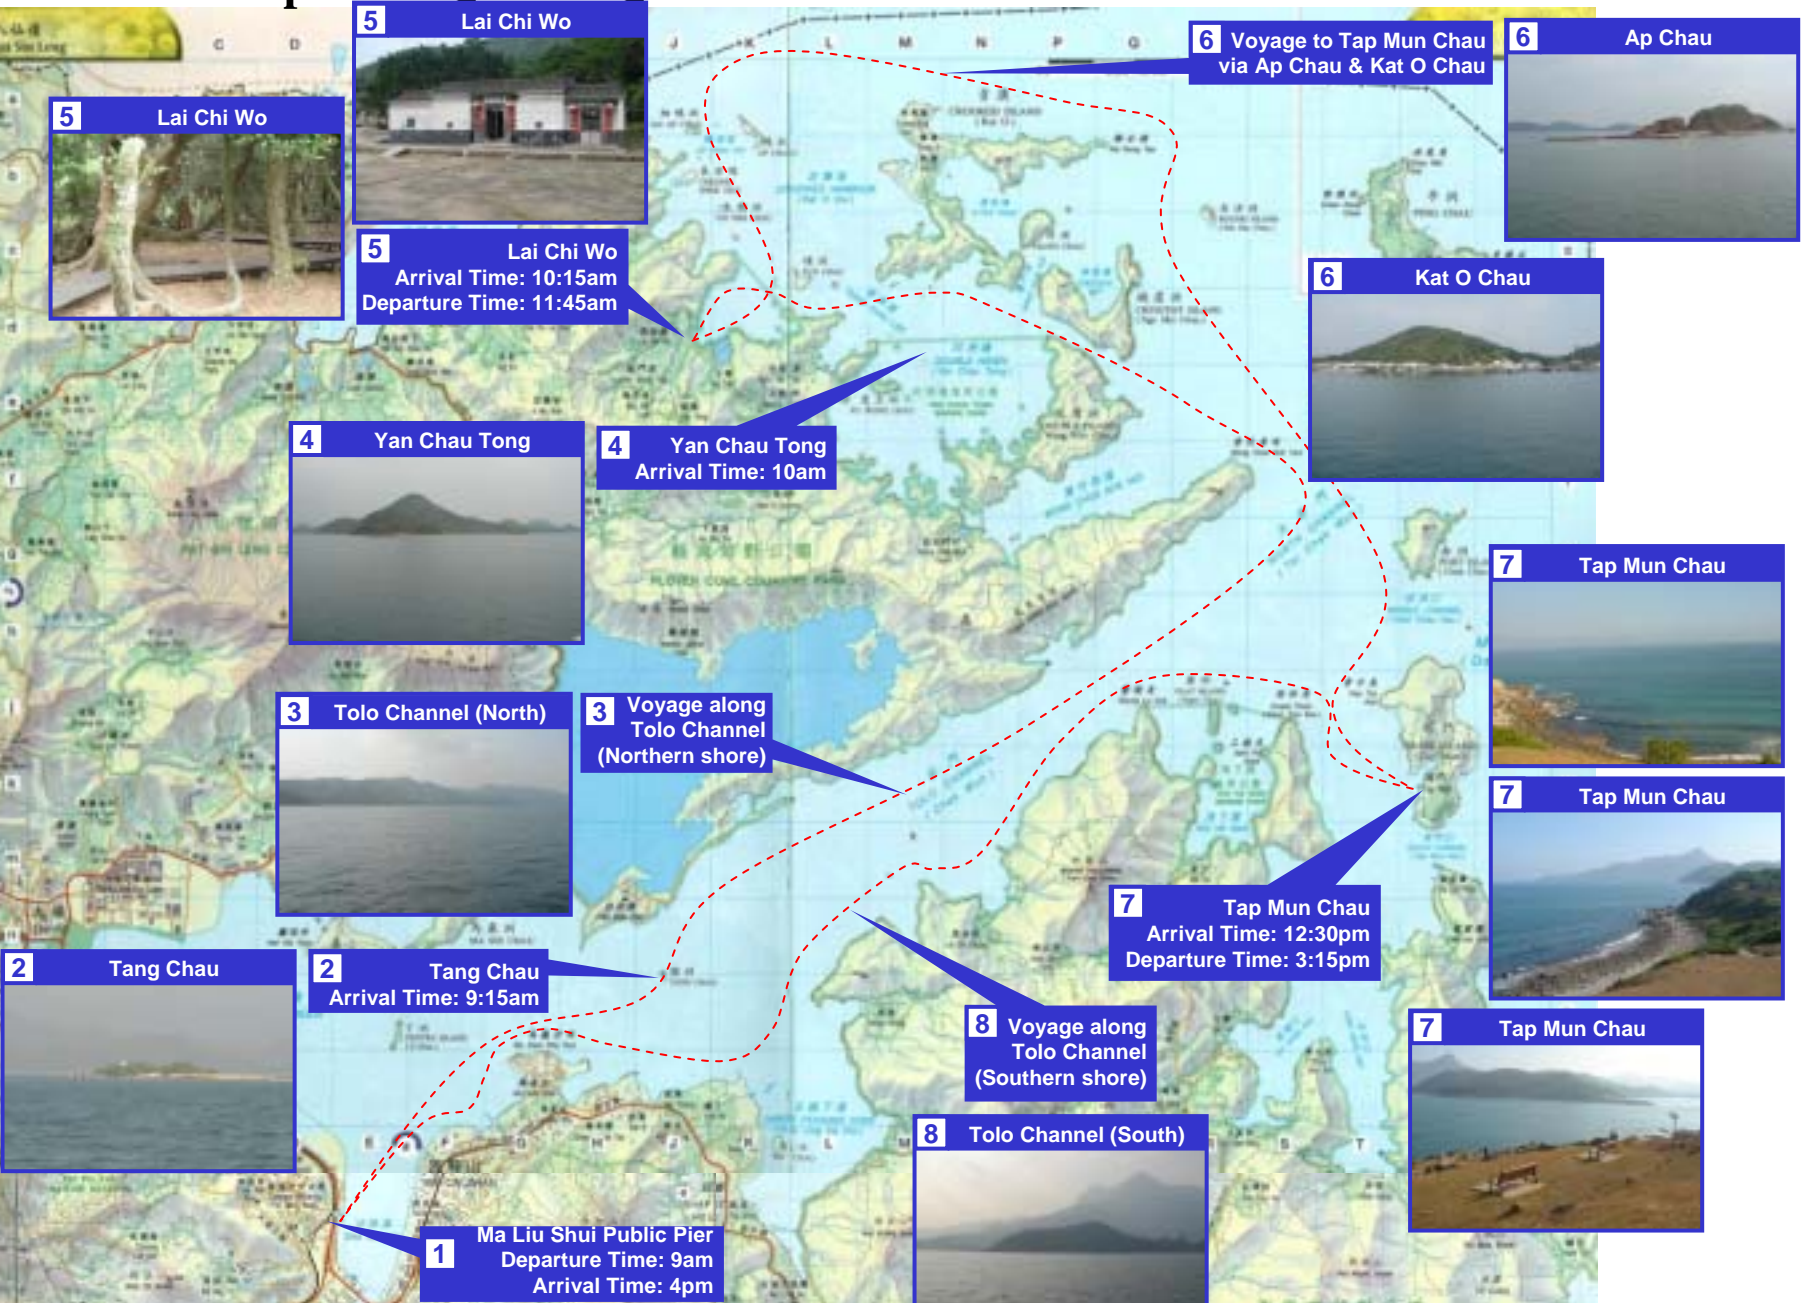

Proposed Sightseeing Tour in Plover Cover and Tolo Channel Area

5 Lai Chi Wo

5 Lai Chi Wo

5 Lai Chi Wo
Arrival Time: 10:15am
Departure Time: 11:45am

6 Voyage to Tap Mun Chau via Ap Chau & Kat O Chau

6 Ap Chau

6 Kat O Chau

4 Yan Chau Tong

4 Yan Chau Tong
Arrival Time: 10am

7 Tap Mun Chau

3 Tolo Channel (North)

3 Voyage along Tolo Channel (Northern shore)

7 Tap Mun Chau

7 Tap Mun Chau
Arrival Time: 12:30pm
Departure Time: 3:15pm

2 Tang Chau

2 Tang Chau
Arrival Time: 9:15am

8 Voyage along Tolo Channel (Southern shore)

7 Tap Mun Chau

8 Tolo Channel (South)

1 Ma Liu Shui Public Pier
Departure Time: 9am
Arrival Time: 4pm