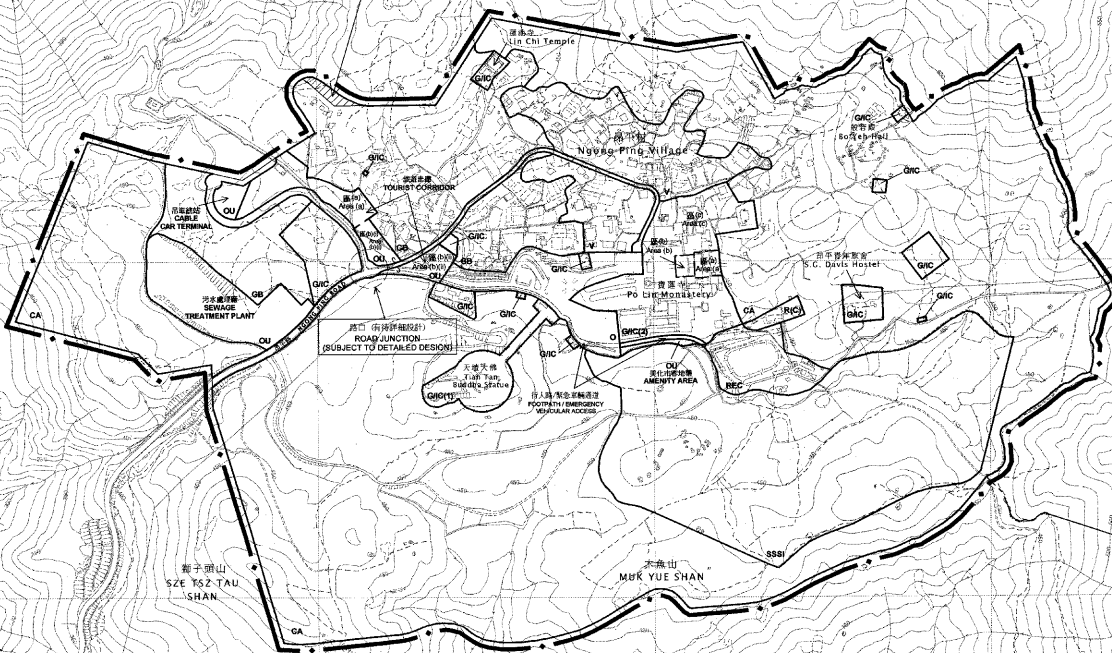

北大嶼郊野公園
LANTAU NORTH COUNTRY PARK

彌勒山
NEI LAK SHAN

鳳凰山特別地區及具特殊科學價值地點
LANTAU PEAK SPECIAL AREA &
SITE OF SPECIAL SCIENTIFIC INTEREST

獅子頭山
SZE YEE SHAN

木魚山
MUK YUE SHAN

南大嶼郊野公園
LANTAU SOUTH COUNTRY PARK

鳳凰山
LANTAU PEAK
(FUNG WONG SHAN)

SHAM HAI ROAD

812000N

812000E